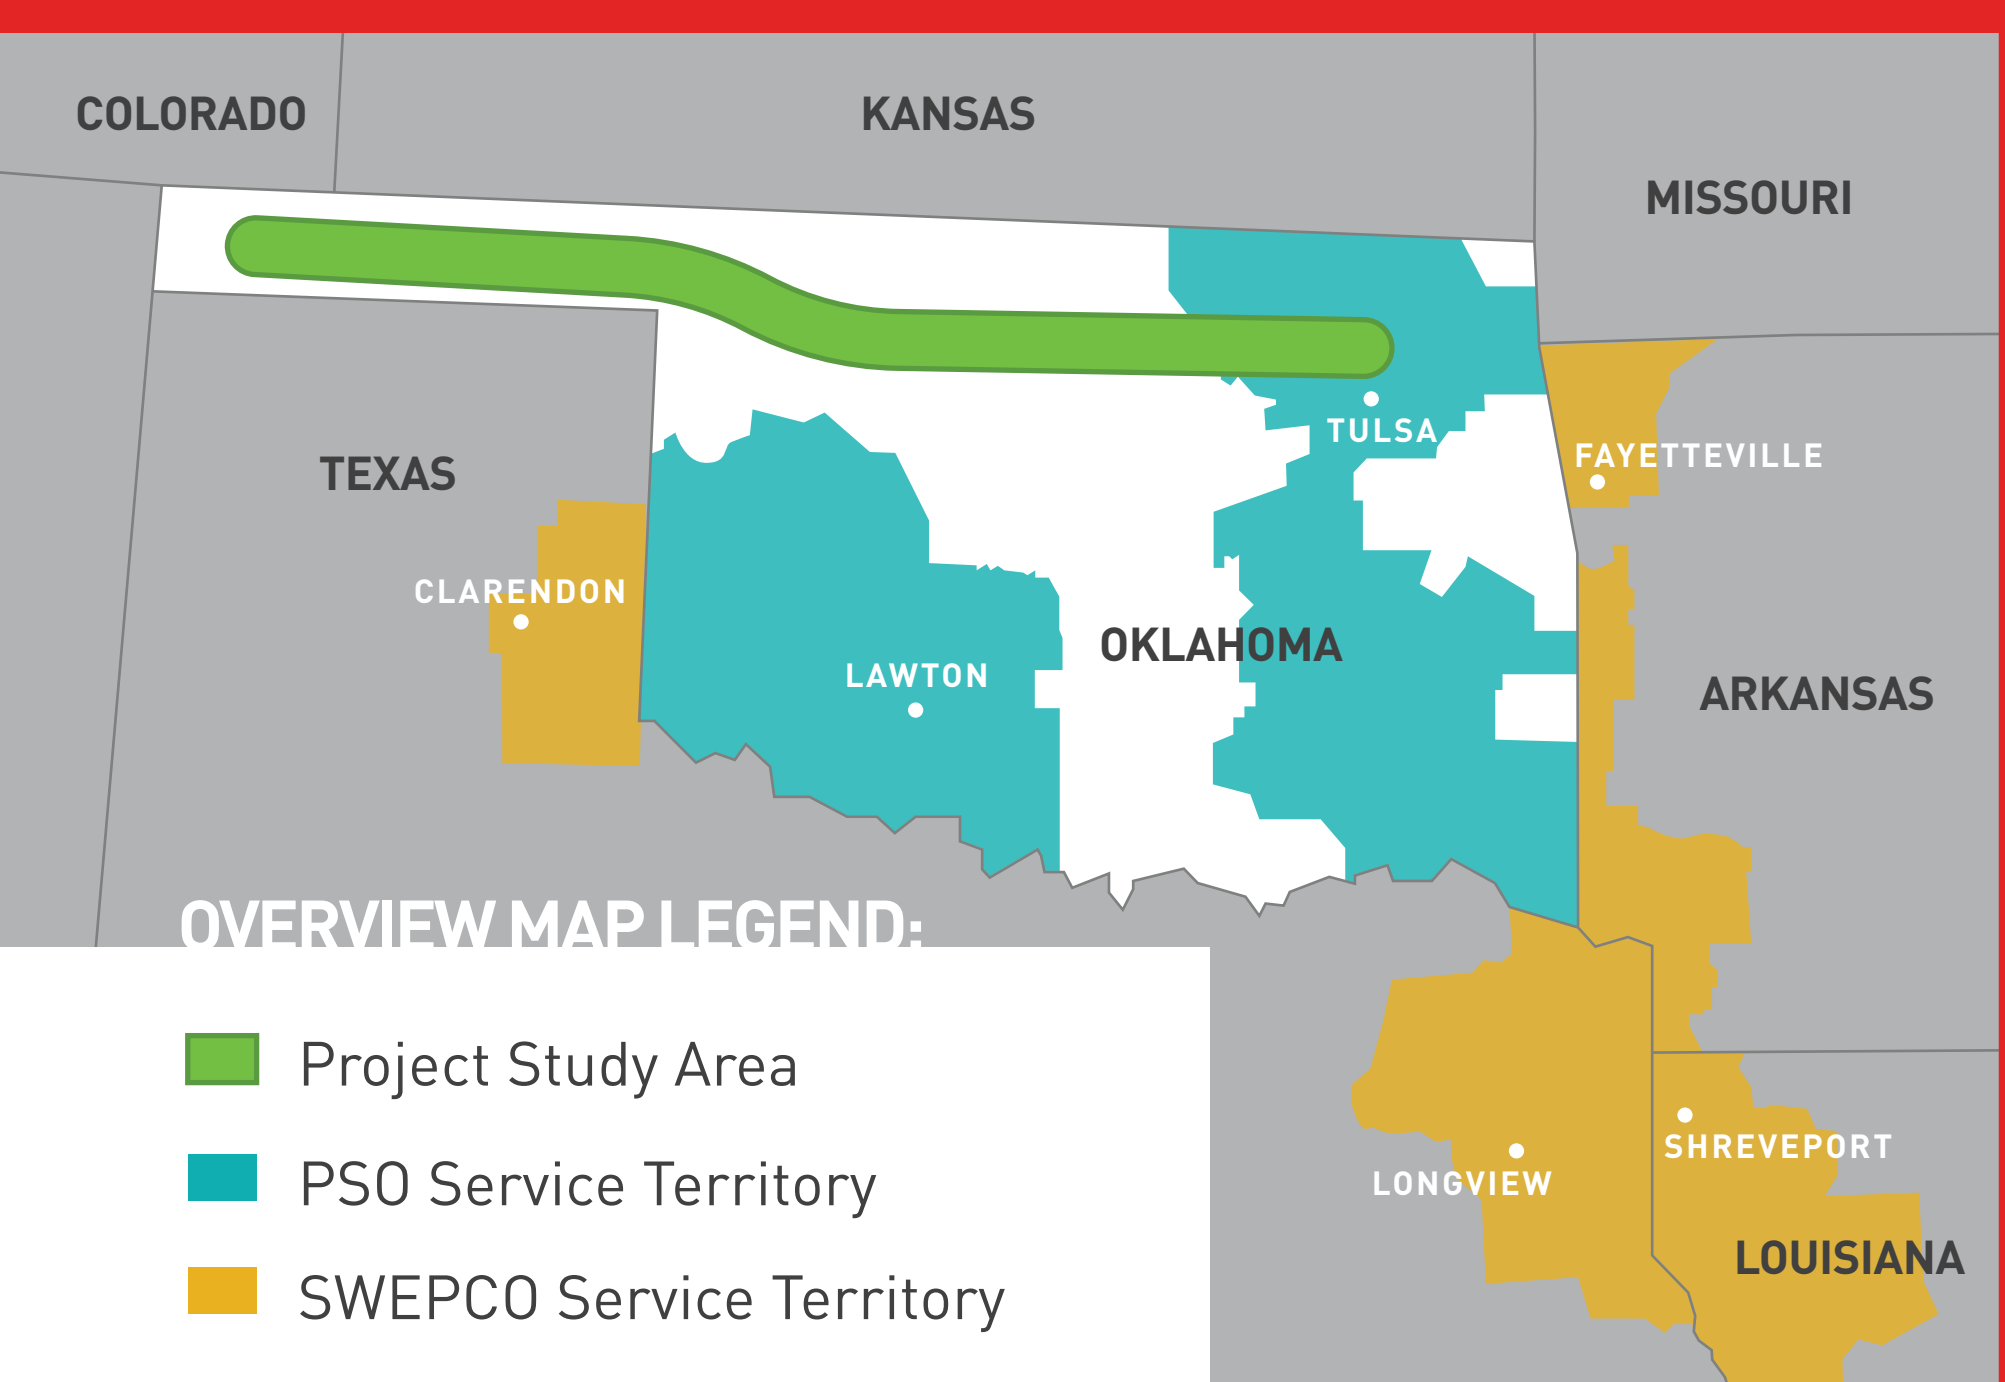

PROJECT OVERVIEW MAP

Public Service Company of Oklahoma (PSO) and Southwestern Electric Power Company (SWEPCO) are partnering on the unprecedented Wind Catcher Energy Connection project that will bring an abundance of clean, affordable wind energy to customers and create jobs in Oklahoma.