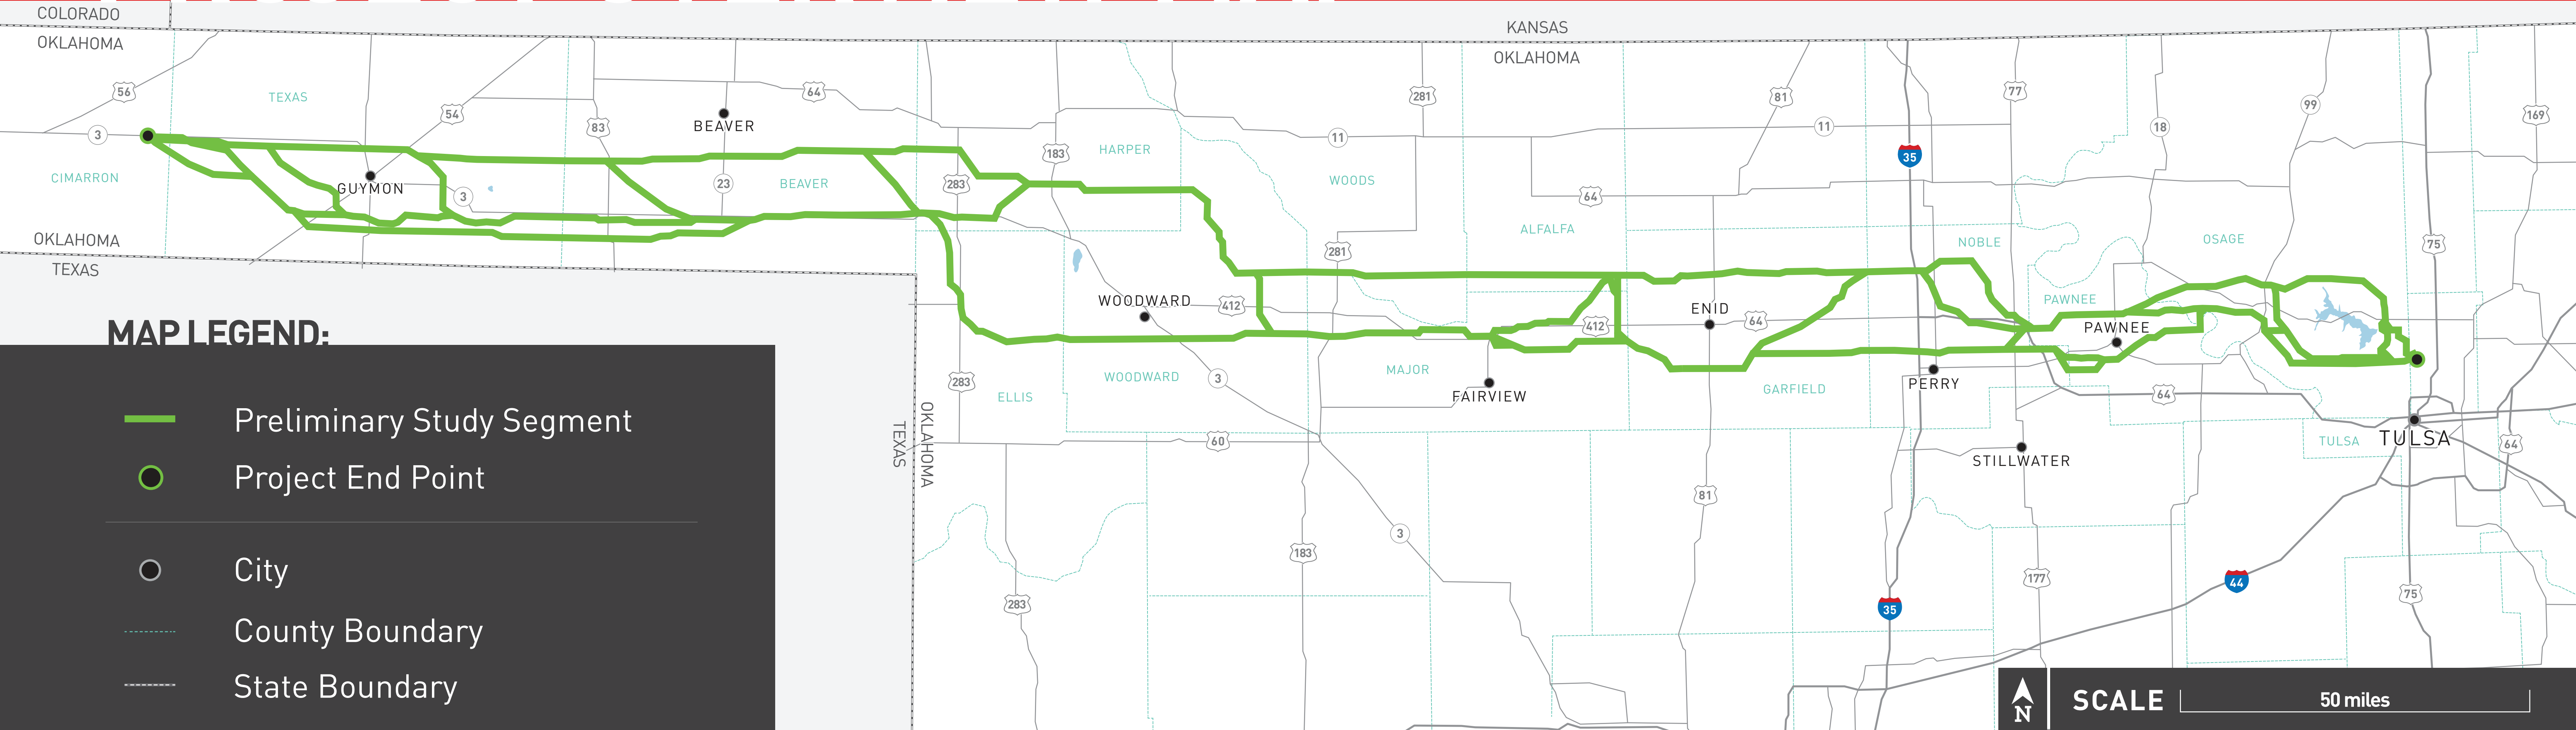

PROJECT OVERVIEW MAP

Public Service Company of Oklahoma (PSO) and Southwestern Electric Power Company (SWEPCO) are partnering on the unprecedented Wind Catcher Energy Connection project that will bring an abundance of clean, affordable wind energy to customers and create jobs in Oklahoma.